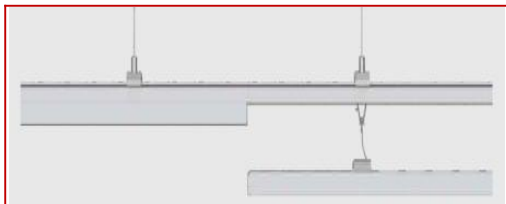

LED Slim Round Panel Light

LED Slim Square Panel Light

FLOAT Series Round Panel

FLOAT Series Rectangle Panel

LED LINEAR LIGHT

5550 series linear light

8050 series linear light

QUALITY LED LIGHTING