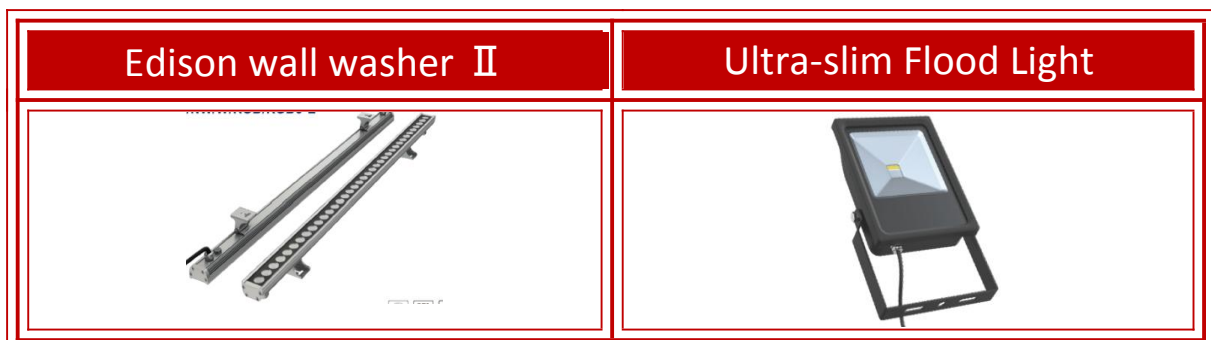

AMPA® *Poised for excellence*

QUALITY LED LIGHTING