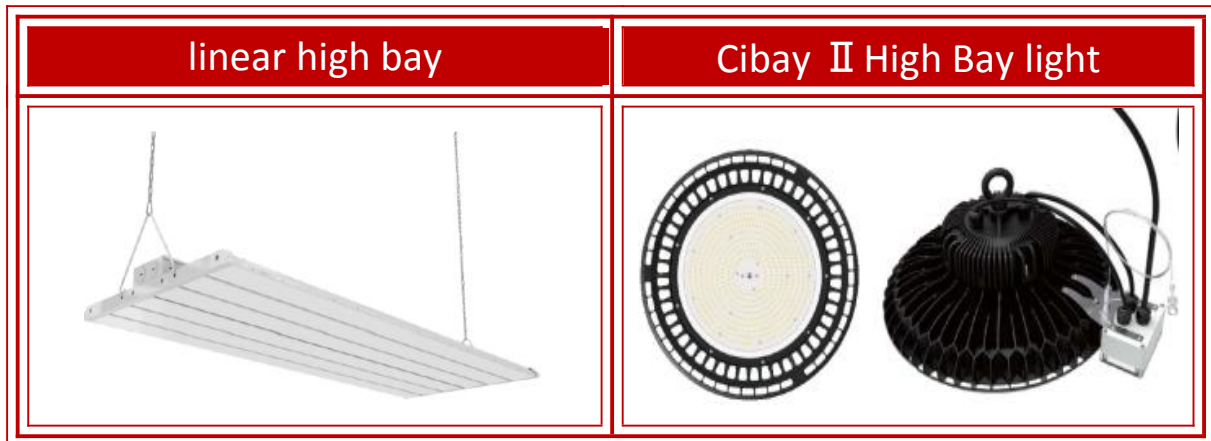

AMPA® *Poised for excellence*

QUALITY LED LIGHTING