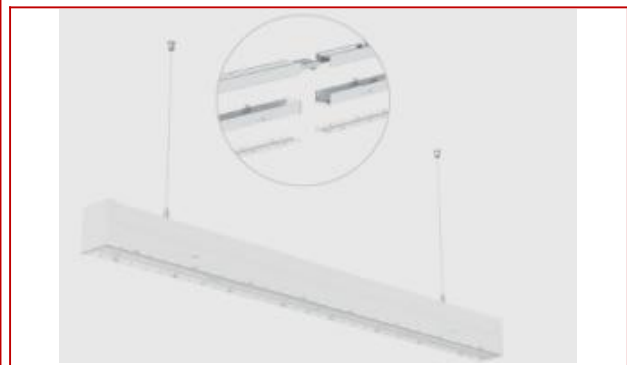

9070 series linear light