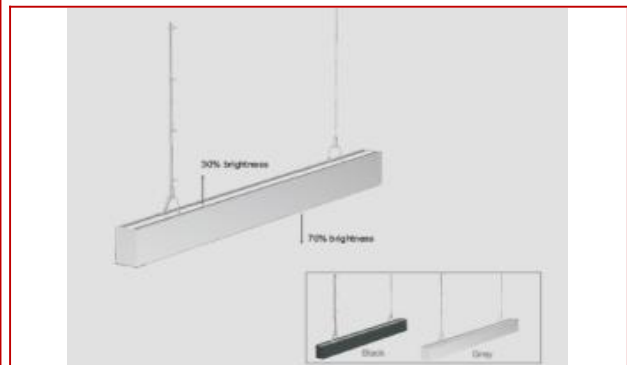

10075 series linear light