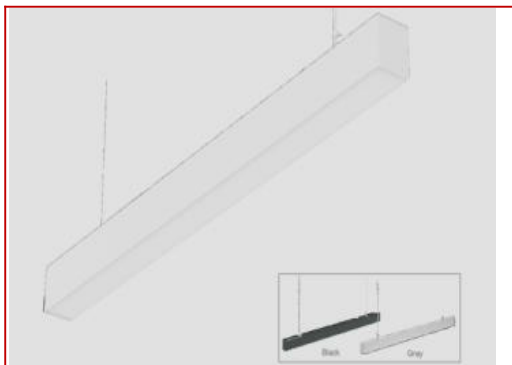

10075 series linear light