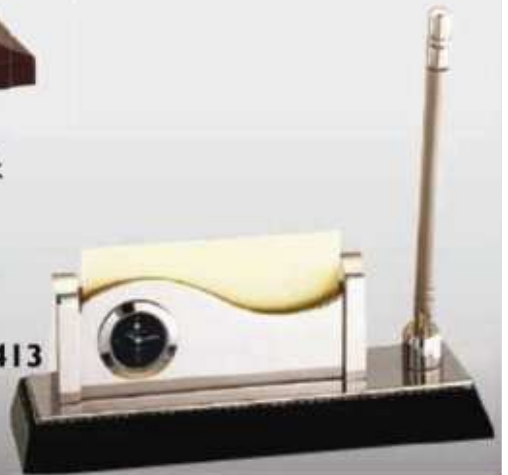

ED 414

TC 616
Glass Metal Desktop clock

EXCLUSIVE DESKTOPS

TC 618
Metal Table Clock

TC 617
Wooden Table Clock

ED 411

ED 413

EXCLUSIVE HIGH QUALITY METAL DESKTOPS

TC 613

Square metal alarm table clock
Product size: 128 x 68 x 128 mm
Packing: Recycled Paper Gift Box

EXCLUSIVE HIGH QUALITY METAL DESKTOPS

ED 421

Product size: 217 mm Length x
112 mm Width x 165 mm Height
Packing: Recycled Paper Gift Box
Gyro 3-axle 360° spinning Mag Globe 80 mm,
with Pen Set on Wood Base Dual
time & Photo frame.

EXCLUSIVE HIGH QUALITY METAL DESKTOPS

TC 612

Heavy brushed metal case
with cresendo alarm movement
Product size: 86 mm Dia x 35 mm
Packing: Recycled Paper Gift Box

TC 614

3-axle gyro spinning globe in 360°
with photoframe (40 mm Dia picture)
Product size: 133 x 93 x 72 mm
Packing: Recycled Paper Gift Box

TC 622

Spinning Globe with Clock & Photo frame set on an arch
Product: 64 mm(L) x 108 mm(D) x 58.5 mm(H)
Packing: Recycled Paper Gift Box

EXCLUSIVE HIGH QUALITY METAL DESKTOPS

TC 615

3-axle heavy metal spinning clock in 360°
with photoframe in foldable metal case
Product size: 77.5 mm Dia x 11 mm(H) x 89 mm
Packing: Recycled Paper Gift Box