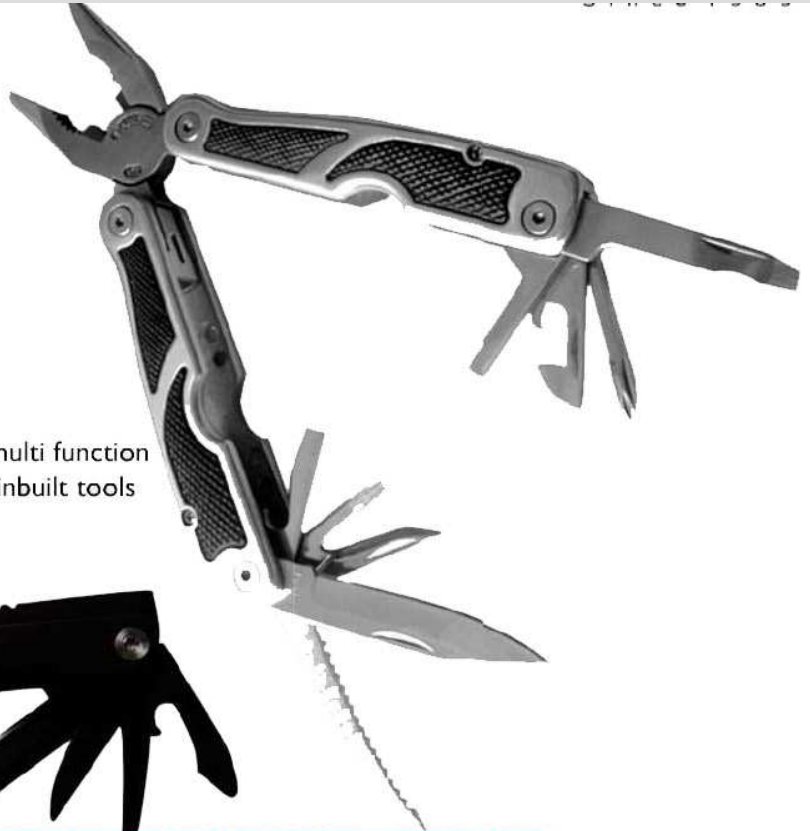

DT 556

Measure tape with
Calculator & Notepad

MT 312

Picnic set of fork & spoon

MT 309

Measure tape with pointer
light & clock

MT 313
Multi-Tool

MULTI UTILITY HIGH QUALITY TOOLS

MT 308

27-in-1 tool in real leather pouch. Stainless steel multi function pliers 7" with 11 bits and one socket and other inbuilt tools

MULTIUTILITY HIGH QUALITY TOOLS

MT 330

Overall 16 cm, closed 10 cm, Stainless Steel Body & Nylon Pouch Packing

MT 310

Delux card tool kit - A kit which fits into a wallet, has torch, scissors, Allen screw driver, can and bottle opener, magnifying glass, ball point pen, PDA pen & extra sim cards slots

MT 306

Digital Tyre Pressure Gauge-
 ●EM standards & quality
 3 Modes : PSI, BAR, KPA, LED Light Torch
 3 - 150 PSI, ± 1 PSI